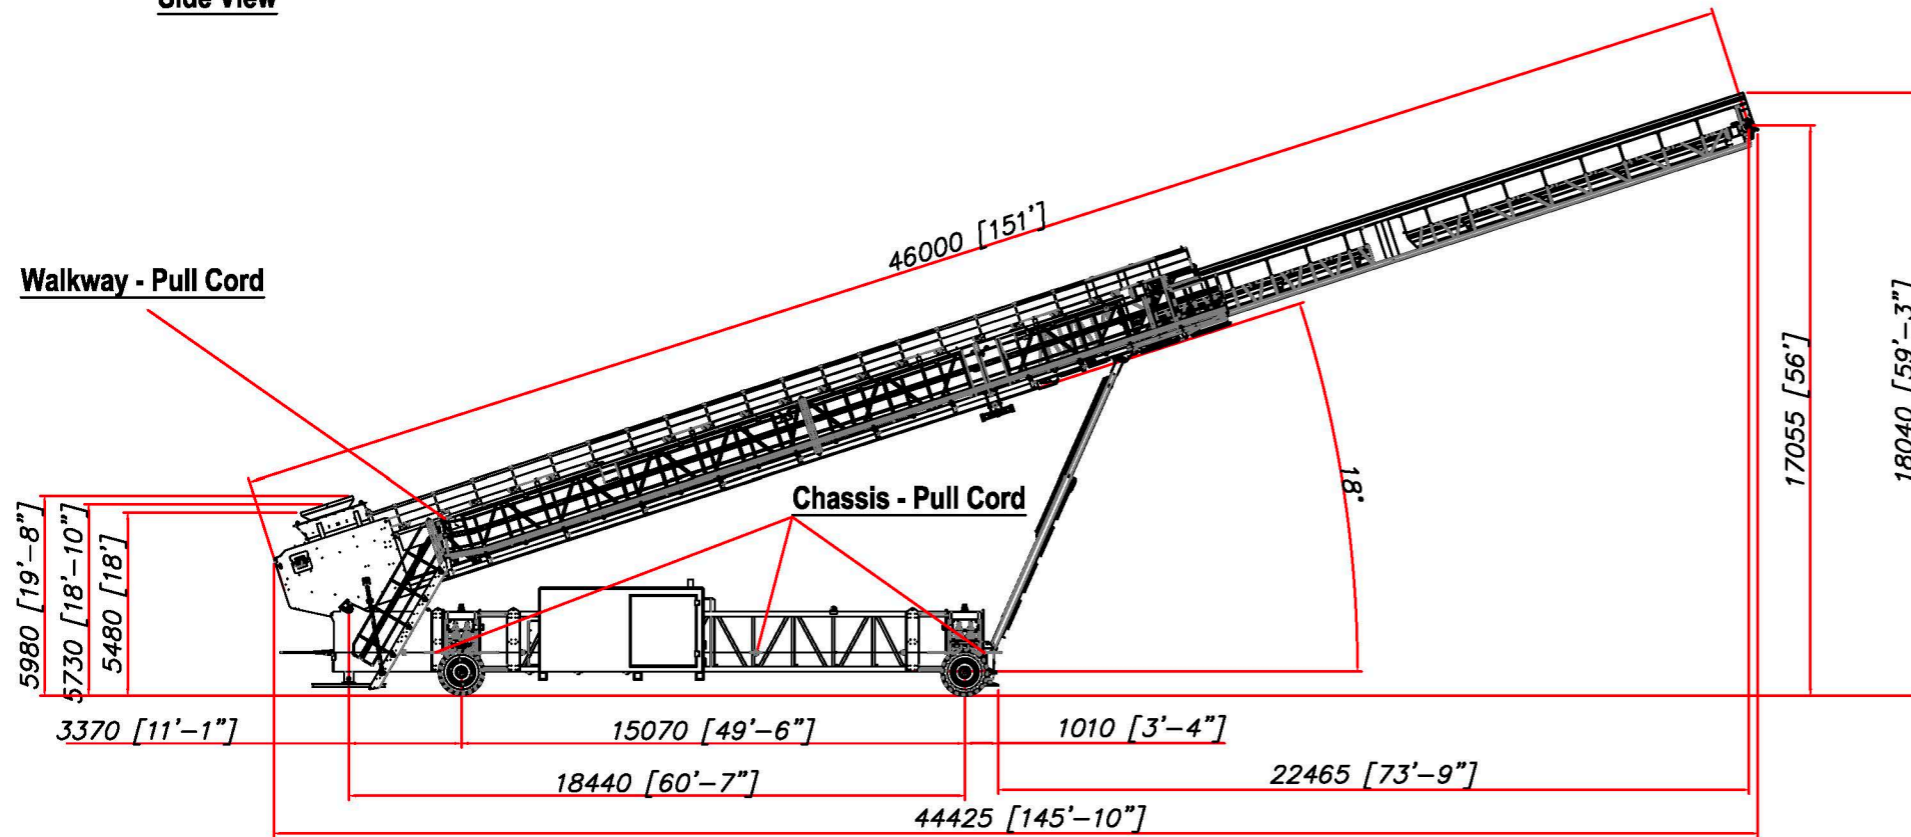

TB 46 - All Wheel Travel - Shiploader - Operational - 18 Degrees - Extended - General Arrangement

Side View

Rear View

Plan View

Drawn by: R.S. Date: Aug 02, 2022

Note: This sales drawing may be subject to change prior to final design. Scale: N. T. S.