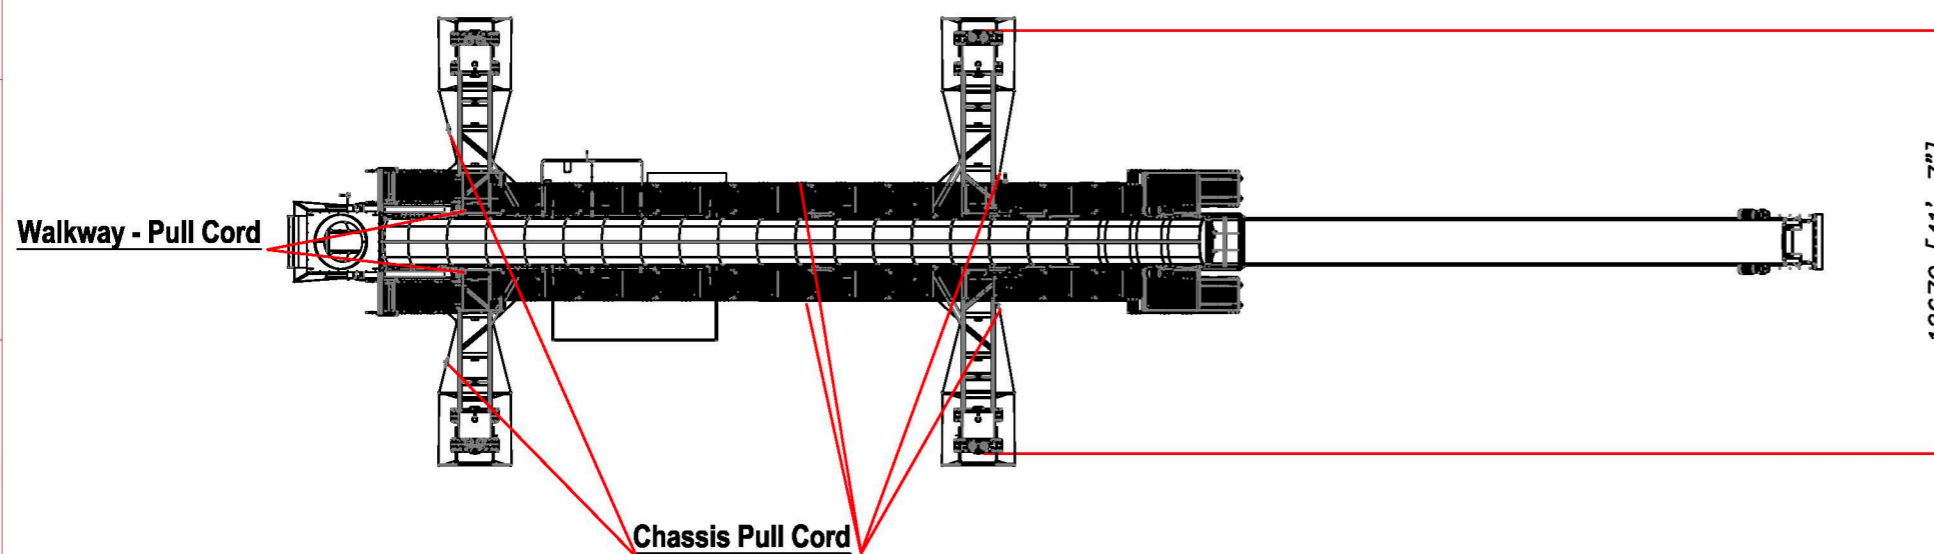

TB 46 - All Wheel Travel - Shiploader - Operational - 18 Degrees - Extended - General Arrangement

Side View

Rear View

Plan View

Drawn by: R.S. Date: Aug 02, 2022

Note: This sales drawing may be subject to change prior to final design. Scale: N. T. S.