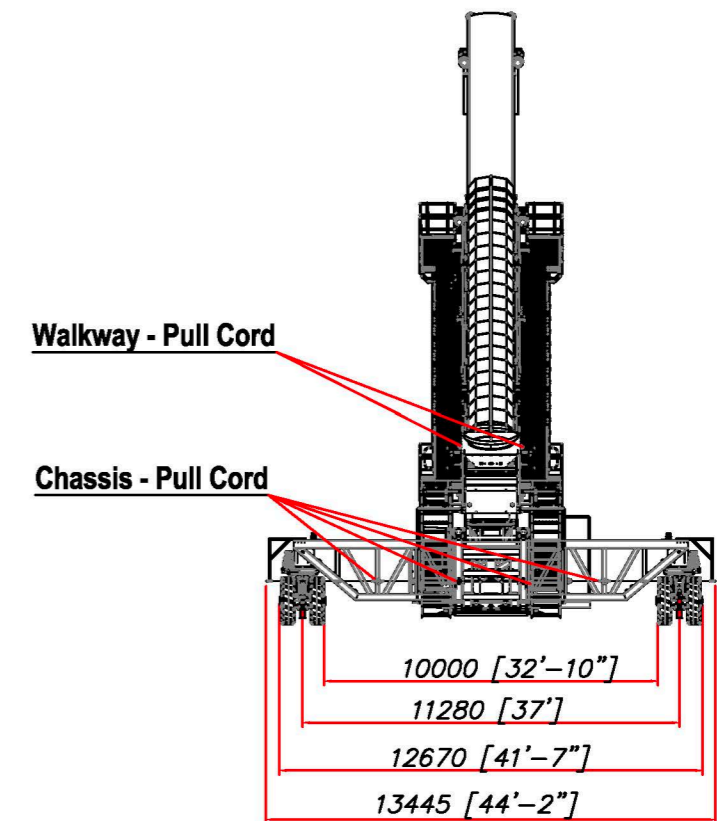

TB 46 - All Wheel Travel - Shiploader - Operational - 18 Degrees - Extended - General Arrangement

Side View

Rear View

Plan View

Drawn by: R.S. Date: Aug 02, 2022

Note: This sales drawing may be subject to change prior to final design. Scale: N. T. S.