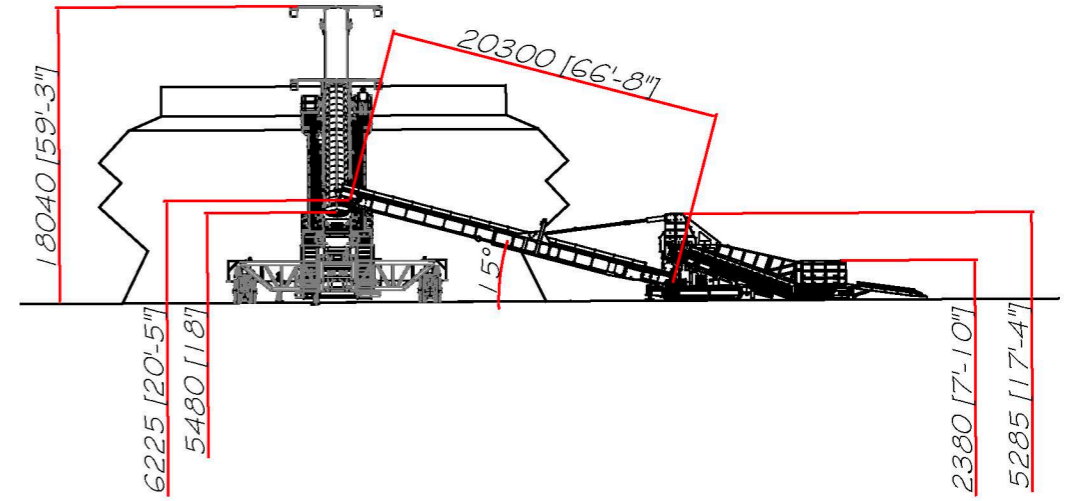

Titan T450-5 - Feeding TB 46 AWT - Shiploader - Operational - 18 Degrees - General Arrangement - Sitelayout - Shiploading

Side View

Rear View

Plan View

Drawn by: D.B Date: Dec 15, 2021

Note: This sales drawing may be subject to change prior to final design Scale: N. T. S