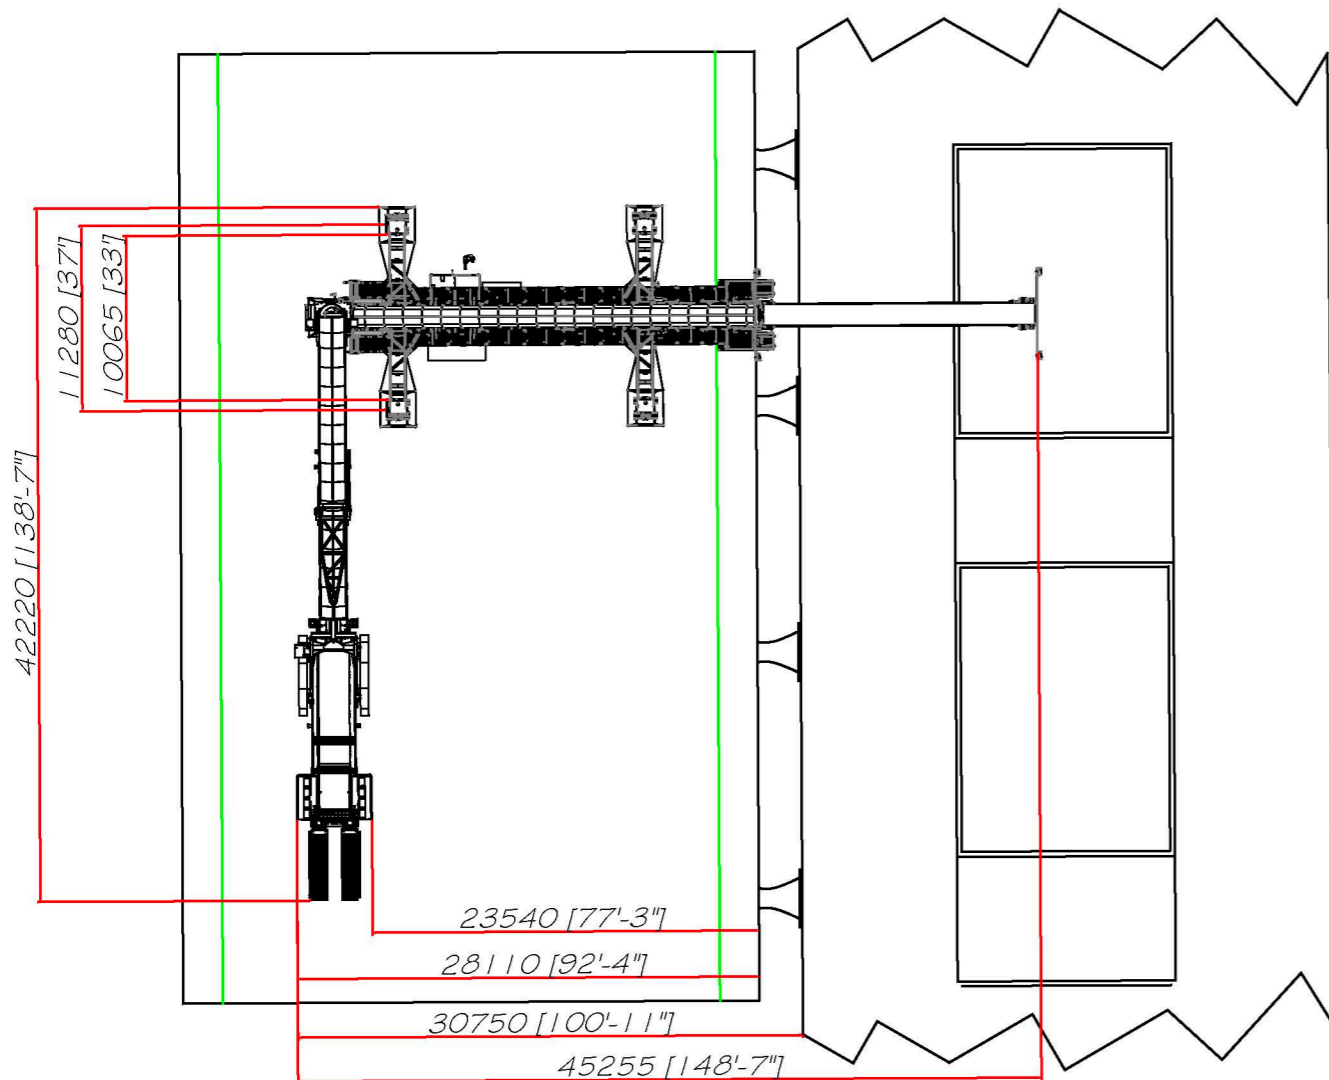

Titan T450-5 - Feeding TB 46 AWT - Shiploader - Operational - 18 Degrees - General Arrangement - Sitelayout - Shiploading

Side View

Rear View

Plan View

Drawn by: D.B Date: Dec 15, 2021

Note: This sales drawing may be subject to change prior to final design Scale: N. T. S