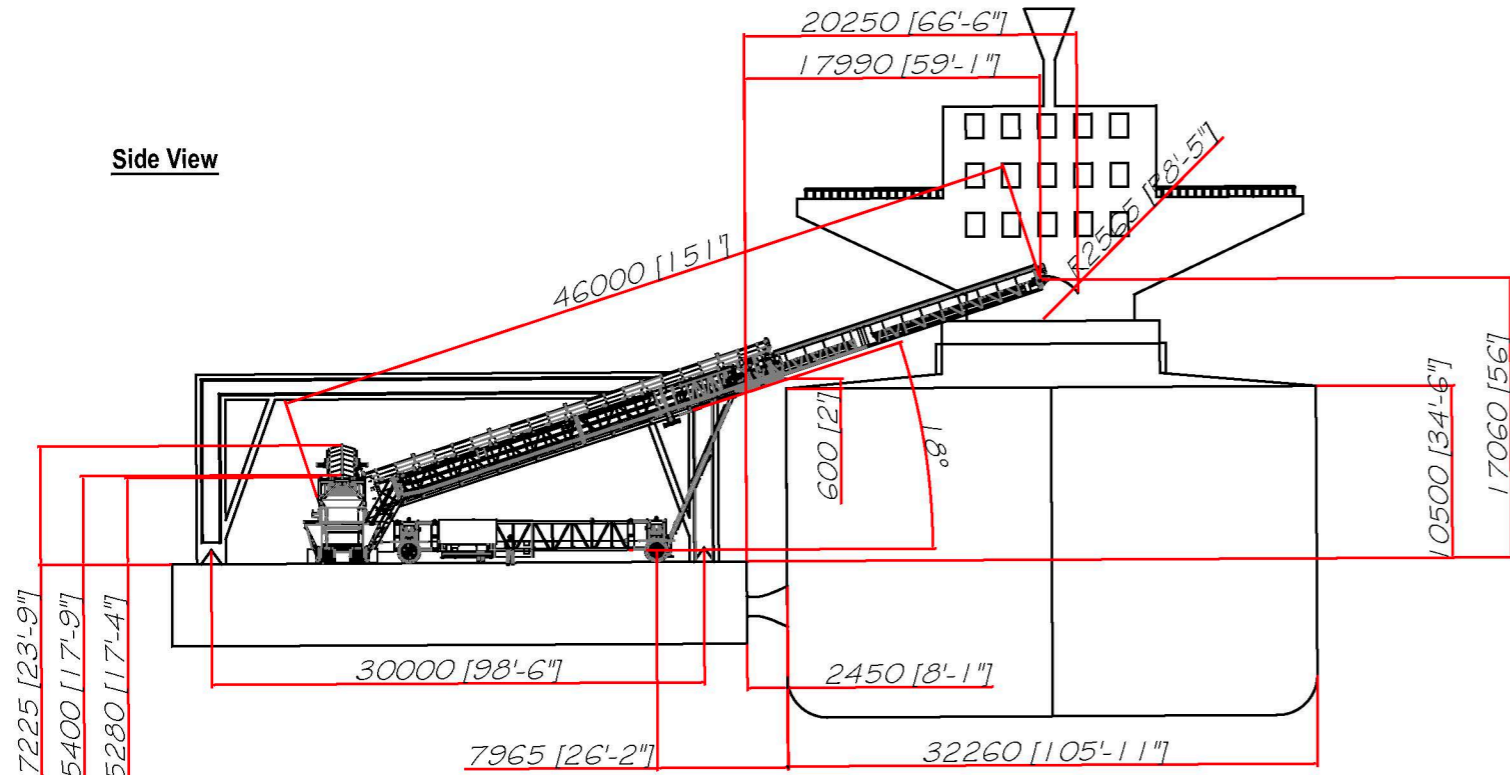

Titan T450-5 - Feeding TB 46 AWT - Shiploader - Operational - 18 Degrees - General Arrangement - Sitelayout - Shiploading

Side View

Rear View

Plan View

Drawn by: D.B Date: Dec 15, 2021

Note: This sales drawing may be subject to change prior to final design Scale: N. T. S