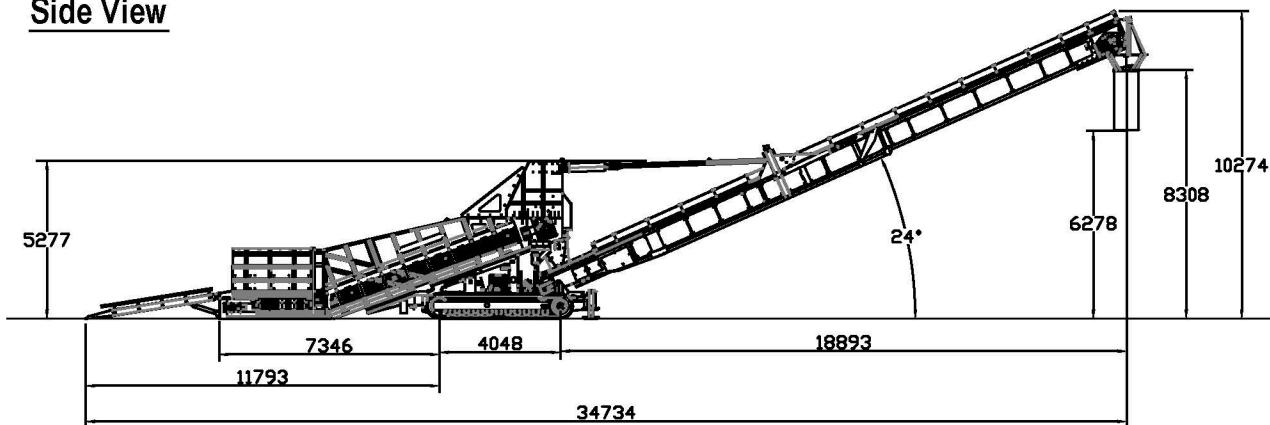

T450-5 Truck unloader
- General Arrangement - Incline Conveyor Fully raised

Side View

Rear View

Plan View

Drawn by: D.B Date: Nov 05, 2021

Note: This entire drawing may be subject to change prior to final design. Scale: 1:1