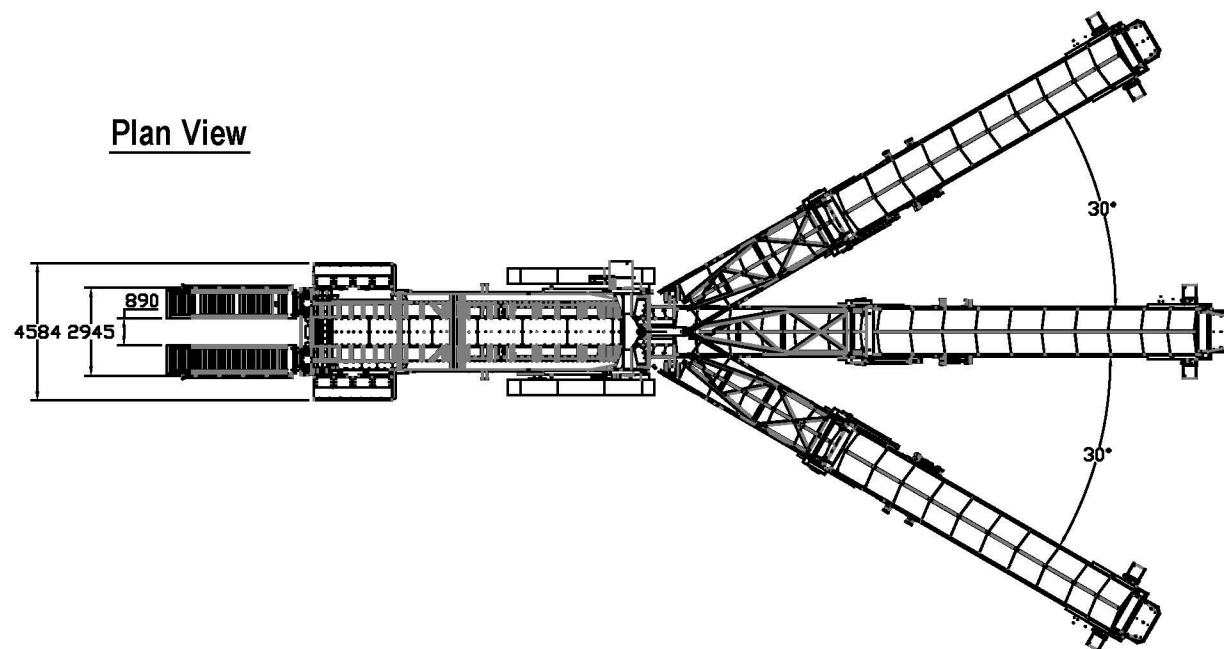

T450-5 Truck unloader
- General Arrangement - Incline Conveyor Fully raised

Side View

Rear View

Plan View

Drawn by: D.B Date: Nov 05, 2021

Note: This entire drawing may be subject to change prior to final design. Scale: 1:1