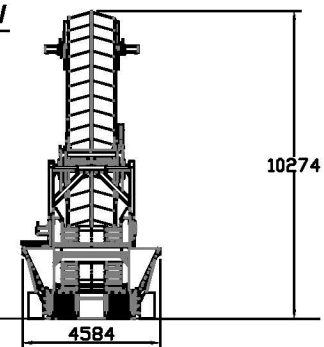

T450-5 Truck unloader
- General Arrangement - Incline Conveyor Fully raised

Side View

Rear View

Plan View

Drawn by: D.B Date: Nov 05, 2021

Note: This entire drawing may be subject to change prior to final design. Scale: 1:1