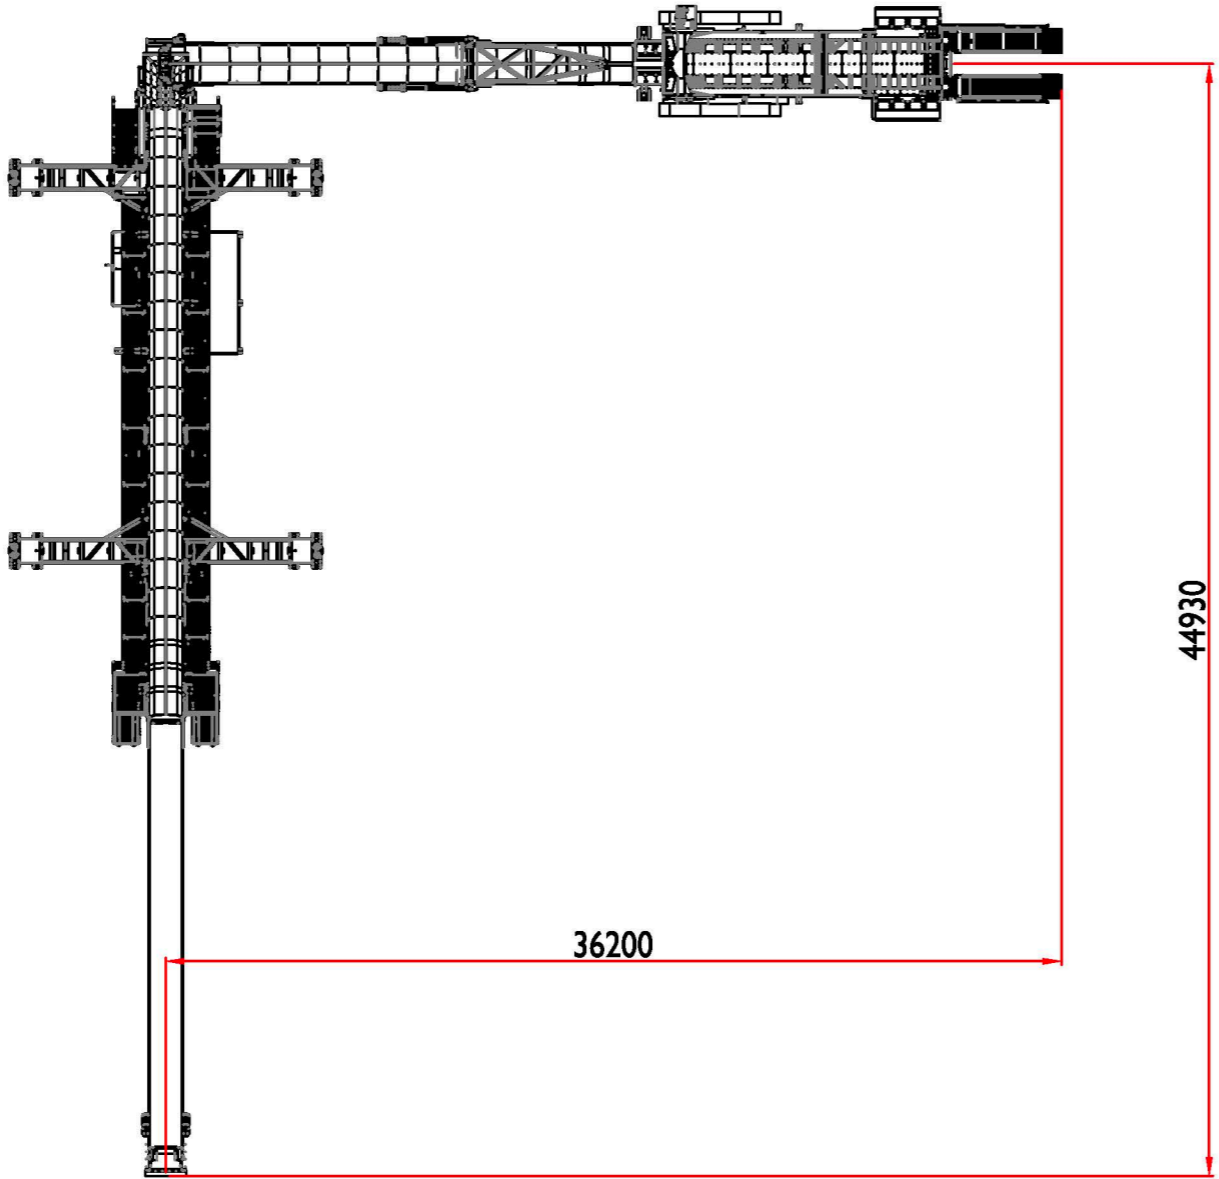

T450-5 Truck Unloader & TB 46 General Arrangement

SIDE VIEW

PLAN VIEW

Drawn by :	S.O.N
Date :	28/09/21
Scale :	N. T. S