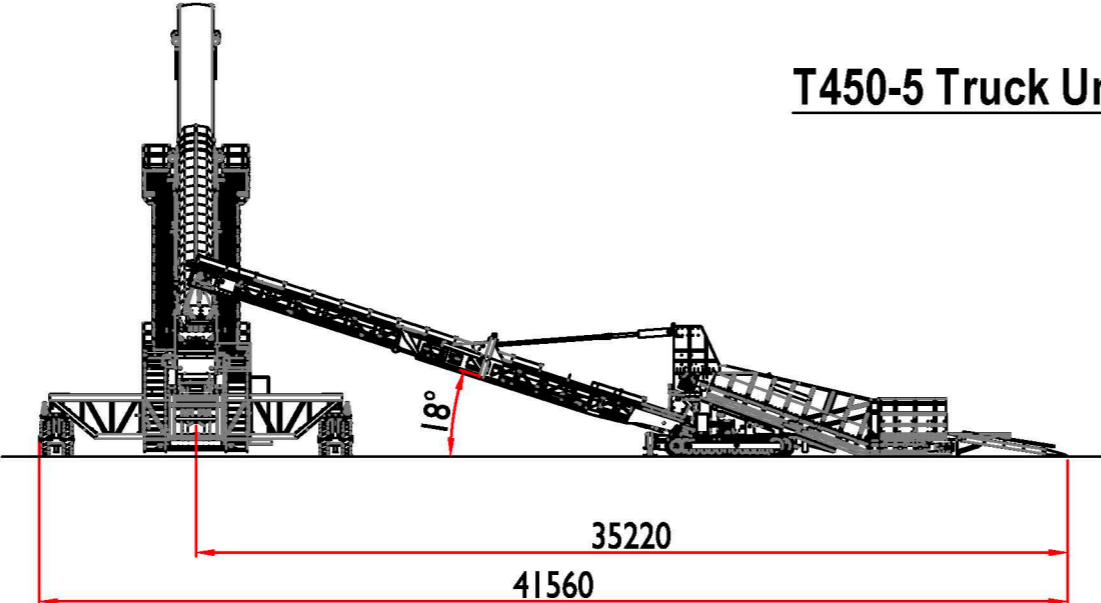

T450-5 Truck Unloader & TB 46 General Arrangement

SIDE VIEW

PLAN VIEW

Drawn by :	S.O.N
Date :	28/09/21
Scale :	N. T. S